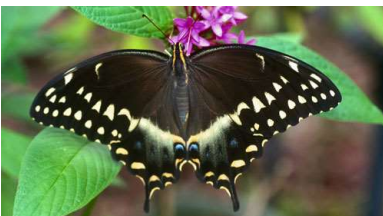

# Red Bay

*Persea borbonia*

**Family: Lauraceae**

**Native Range: Southeastern U.S. to South Florida**

**Description: Evergreen tree to 20 feet**

**Flowering season: Spring**

**Exposure: Full sun to light shade**