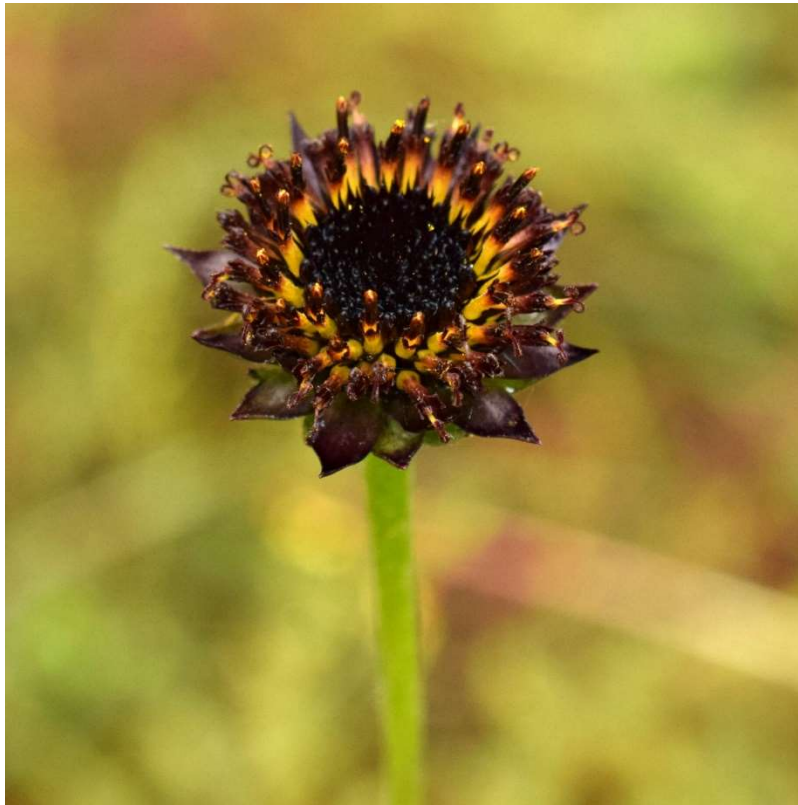

# Rayless Sunflower

*Helianthus radula*

**Family: Asteraceae**

**Native Range: Southeastern U.S. to Central Florida**

**Description: Herbaceous perennial wildflower to 2 ft.**

**Flowering season: Fall**

**Exposure: Full sun**

**Moisture: Wet to average**

**Not Salt Tolerant**

**USDA Hardiness Zone: 8-10**

**Great nectar source for many butterflies and native bees**