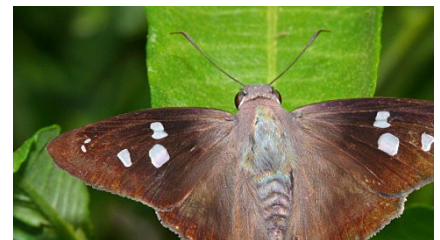

Jamaican Dogwood

Piscidia piscipula

Family: Fabaceae

Native Range: South Florida to Caribbean Islands

Description: Deciduous tree to 25 ft.

Flowering Season: Spring to Summer

Exposure: Full sun to partial shade

Moisture: Moist to average
Moderately Salt Tolerant

USDA Hardiness Zone: 9-11

**Host to the Cassius Blue Butterfly and the
Hammock Skipper**