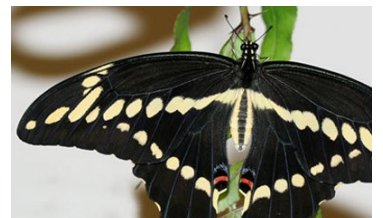

Host to Giant Swallowtail Butterfly