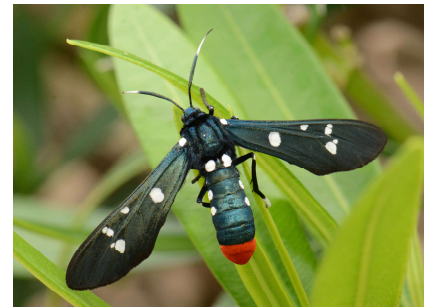

# Hammock Vipertail

*Pentalinon luteum*

**Family: Apocynaceae**

**Native Range: South Florida and West Indies**

**Description: Twinning Vine**

**Flowering season: All year**

**Exposure: Full sun**

**Moisture: Average to dry**

**Highly Salt Tolerant**

**USDA Hardiness Zone: 10-11**

**Host to the Polka Dot Wasp Moth**