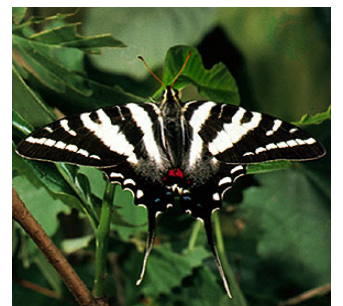

# Flag Pawpaw

*Asimina obovata*

**Family: Annonaceae**

**Native Range: North Central Florida south to  
Indian River County**

**Description: Deciduous shrub to 10ft.**

**Flowering season: Spring to Summer**

**Exposure: Full sun**

**Moisture: Sandy well drained  
Highly Drought Tolerant  
USDA Hardiness Zone: 8-10**

**Host to the Zebra Swallowtail Butterfly**